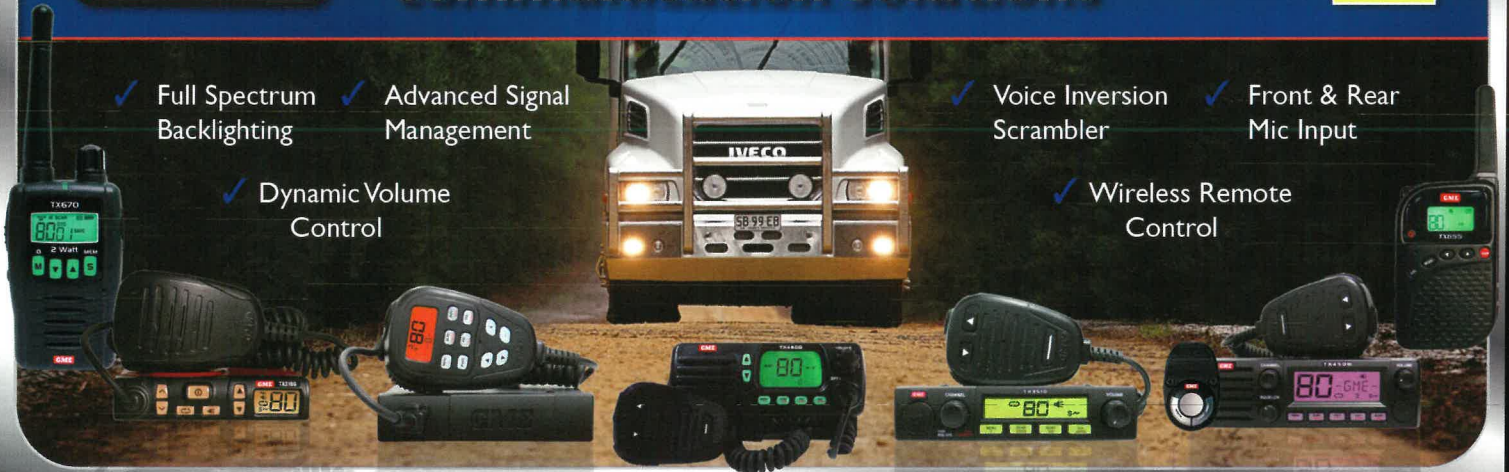

## Your clear & easy on the road communication solutions

80 CHANNEL

- ✓ Full Spectrum Backlighting
- ✓ Advanced Signal Management
- ✓ Dynamic Volume Control
- ✓ Voice Inversion Scrambler
- ✓ Front & Rear Mic Input
- ✓ Wireless Remote Control